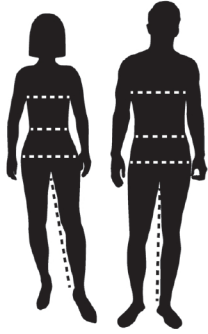

SIZE CHART

How to order correct size

From the appropriate chart below, order the Badger Sportswear label size letter that corresponds to the range that includes the actual body measurements in inches.

How to measure

Bust/Chest: With arms relaxed at sides, measure around the body at the fullest part of the bust/ chest, keeping the tape parallel to the floor.

Waist: Measure around the body (not on top of clothing) at the waist level. Hip: With feet together, measure around the fullest part at the hip level, keeping the tape parallel to the floor.

Inseam: With feet slightly apart, measure vertically from the top inside of the leg down to the ankle bone.

	SIZE LABEL	XS	S	M	L	XL	2XL	3XL	4XL	5XL
ADULT/ MEN'S	CHEST	32-34	34-36	38-40	42-44	46-48	50-52	54-56	58-60	62-64
	WAIST	26-28	28-30	32-34	36-38	40-42	44-46	48-50	52-54	56-58
	INSEAM	28	29	30	31	32	33	33	34	34
WOMEN'S	BUST	29-32	32-34	34-37	37-41	41-44	44-47			
	WAIST	24-26	26-28	28-31	31-34	34-37	37-40			
	HIP	33-36	36-38	38-41	41-44	44-47	47-50			
	INSEAM	28	28	29	29	30	30			
	SIZE LABEL	XS (6)	S (7/8)	M (10/12)	L (14)	XL (16)				
YOUTH	CHEST	24-26	26-28	28-30	30-32	32-34				
	WAIST	20-22	22-24	24-26	26-28	28-30				
	INSEAM	22	24	26	28	29				
GIRLS	BUST	22-24	24-26	26-28	28-30	30-32				
	WAIST	20-22	22-24	24-26	26-28	28-30				
	HIP	26-28	28-30	30-32	32-34	34-36				
	INSEAM	23	24	25	26	27				
	SIZE LABEL	2T	3T	4T						
TODDLER	CHEST	20-21	21-22	22-23						
	WAIST	20-21	21-22	22-23						
	INSEAM	14	15	16						

	SIZE LABEL	XS	S	M	L	XL	2XL	3XL	4XL
ADULT/ MEN'S	CHEST	31	33-35	37-39	41-43	45-47	49-51	53-55	57-59
	WAIST	27	28-30	31-33	34-36	38-40	42-44	46-48	50-52
WOM- EN'S	CHEST	29	31-33	35-37	39-41	43-45	47-49	51-53	
	WAIST	22	23-25	26-28	29-31	32-34	35-37	38-40	
	SIZE LABEL	XS (6)	S (7/8)	M (10/12)	L (14)	XL (16)			
YOUTH / GIRLS	CHEST	23	24-26	27-29	30-32	33-35			
	WAIST	19	20-22	23-25	26-28	29-31			